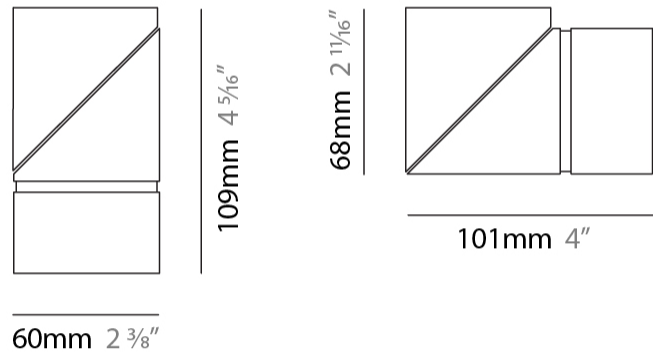

PROJECT
TYPE
SPECIFIER
QUANTITY
DATE

BOB RECESSED

A7200003-

base number	Color Temperature	Finish Options	Lens Options

1. To build a product code in our configurator select the specify button on the base model # product page
2. To build a manual product code on this datasheet choose from the options listed below in blue font and add the suffix to the base model #

GENERAL

Series: Bob
Brand: Letroh
Division: Architectural
Mounting Type: Recessed
Mounting Location: Ceiling
Subcategory: Semi-Flush

PHYSICAL

Shape: Cylinder
Diameter (mm): 60
Diameter (in): 2 3/8
Length (mm): 109
Length (in): 4 5/16
Light Distribution: Adjustable / Downlight
Weight (kg): 0.60
Weight (lbs): 1.32
Fixture Finish: WHI / BLK
Fixture Material: Aluminum
Cut-out Measurements: 35mm/1 3/8"

ELECTRICAL

Lamp Type: LED
Input Wattage (W): 20
Total Output Wattage (W): 17
Dimming: Tri-Mode (Non-Dimming and Phase Dimming (120Vac only) and 0-10V Dimming)
Driver Included: Yes
Driver Location: Remote
Driver Type: Constant Current - Universal
Driver Class: Class 2
Input Voltage (V): 120 - 277
Constant Current (MA): 500
Constant Voltage (V): 33.9

LED

Color Temperature (°K): 2700 / 3000
Max. Delivered Lumen (lm): 1100 / 1500
CRI: >90 CRI
Lamp Life (hrs): 50000

OPTICAL

Optic°: 30 / 40 / 60 / OV / RT / WW
Adjustability: Rotational 360°; Tilt 90°

RATINGS AND CERTIFICATIONS

Certified By: Certified for North American Standards
IP rating: IP20