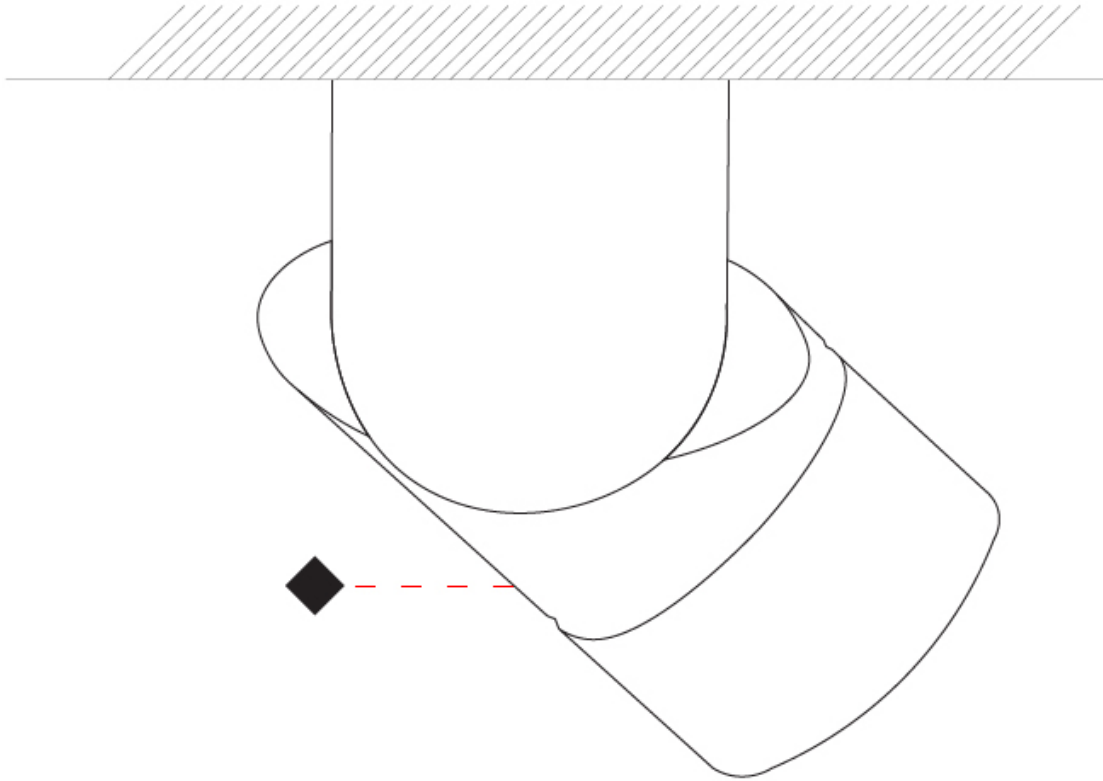

BOB RECESSED

A7200003-

PROJECT

TYPE

SPECIFIER

QUANTITY

DATE

Disclaimer

white lamp head with white base and side, black lamp head with black base and side, black lamp head with silver base and black side

A